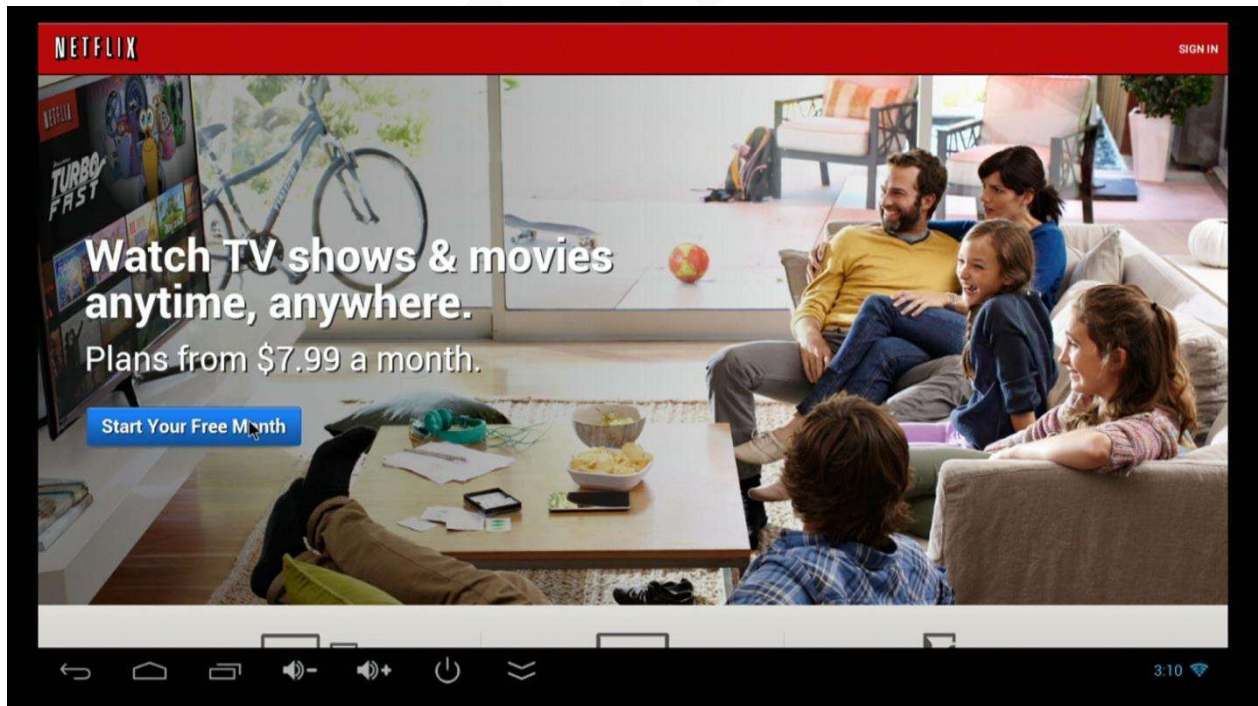

System Industrial Group

1362 NW 78 Ave Doral Florida 33178 - www.systemindustrialgroup.com -

Samsung Galaxy Tab 10.1
Only \$199.99

COMING SOON!
Samsung Galaxy Tab

Featured

MacBook
\$500.00

[Add to Cart](#)

iPhone
\$101.00