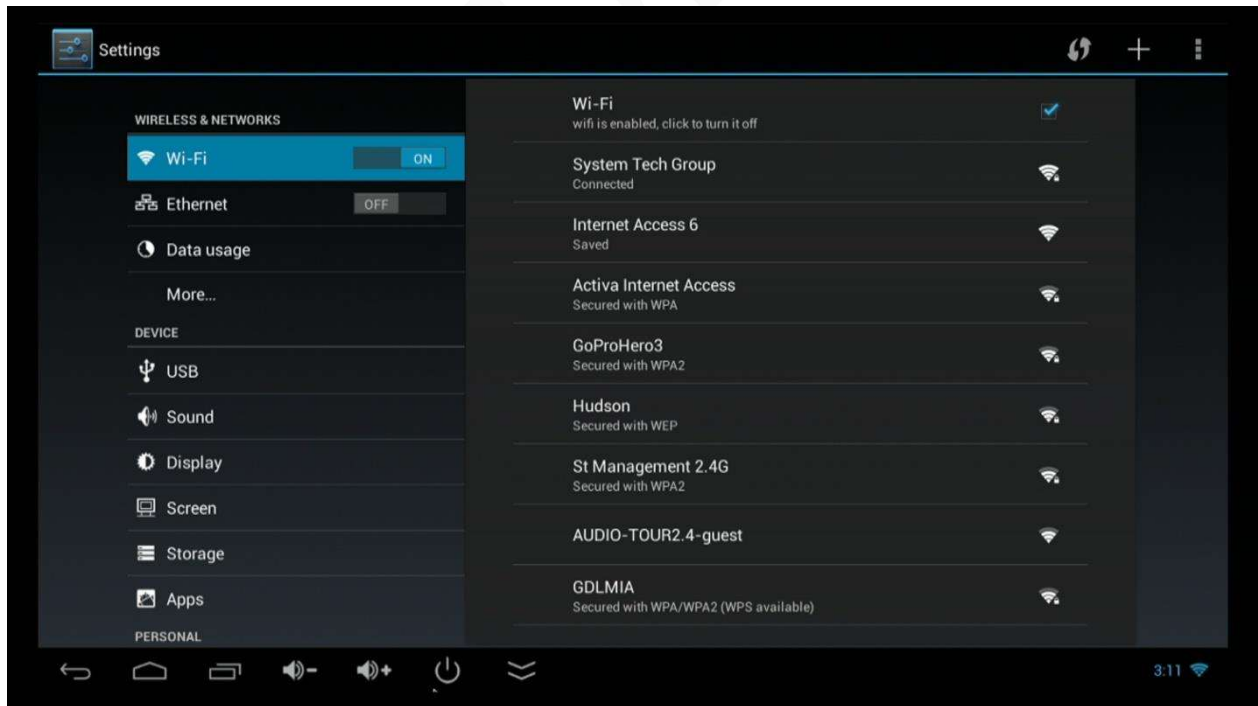

Accessories

IR remote control: x1pcs
Power adaptor: x1pcs

Others

Certification: 3C, RoHS, CE, FCC
Overall Power Consumption: <3.7W
Standby Power Consumption: <1.2W

april
Digital

1362 NW 78 AVE Miami, FL 33126 + 1 (305) 592-9811
www.aprildigital.com