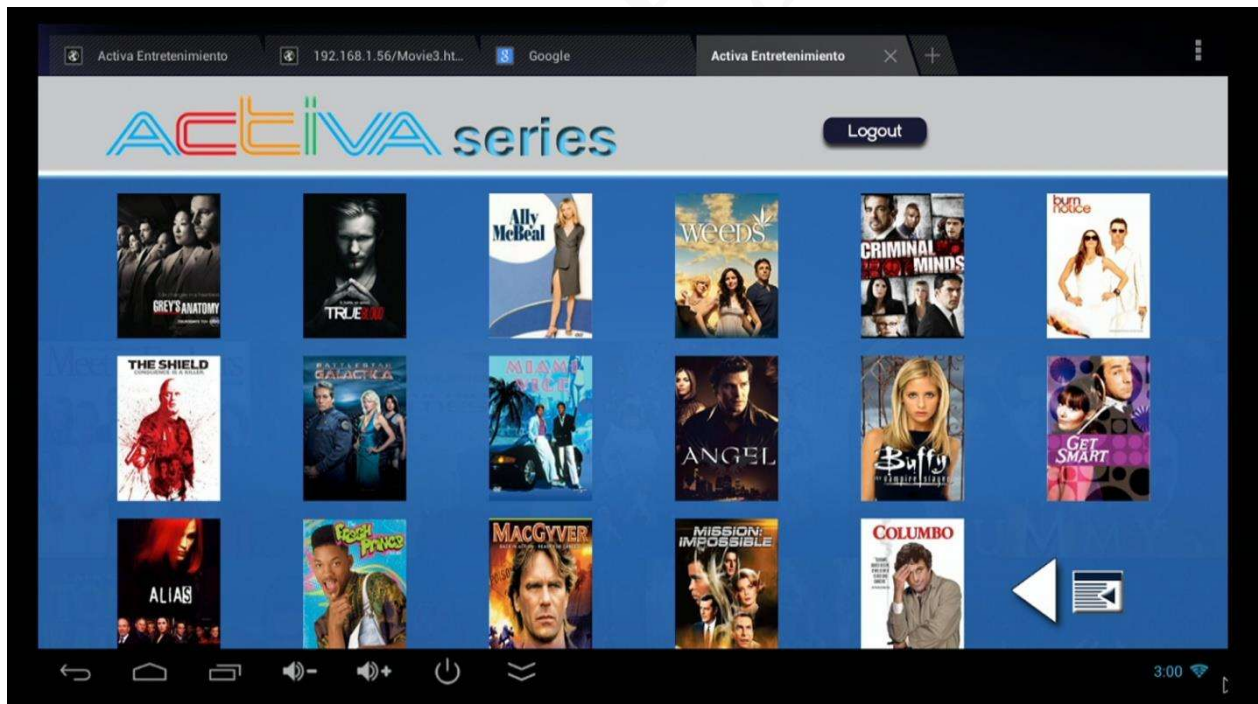

System Industrial Group

1362 NW 78 Ave Doral Florida 33178 - www.systemindustrialgroup.com -

Samsung Galaxy Tab 10.1
Only \$199.99

COMING SOON!
Samsung Galaxy Tab

Featured

MacBook
\$500.00

[Add to Cart](#)

iPhone
\$101.00