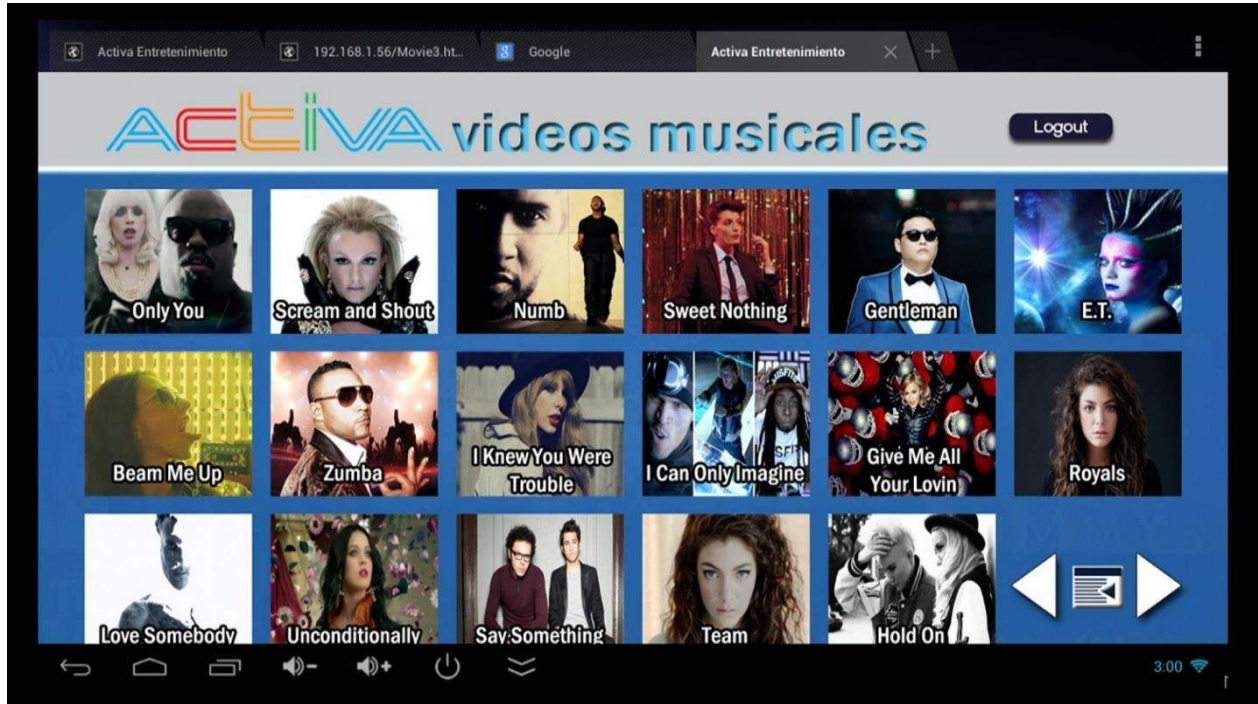

System Industrial Group

1362 NW 78 Ave Doral Florida 33178 - www.systemindustrialgroup.com -

Samsung Galaxy Tab 10.1
Only \$199.99

COMING SOON!
Samsung Galaxy Tab

Featured

MacBook
\$500.00

[Add to Cart](#)

iPhone
\$101.00