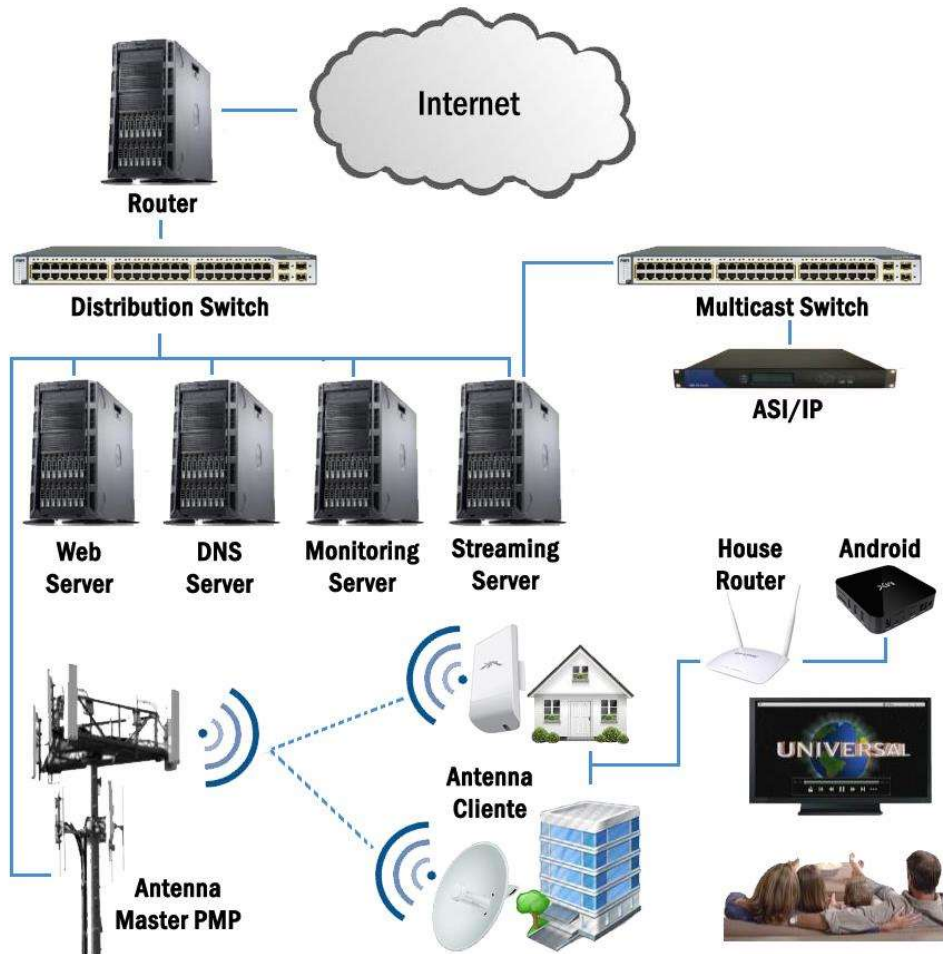

DIAGRAMA BASICO DE CONEXION

Magic Media Box II

Dual-Core with 4 GPU Android TV Box

Features

1. Dual-Core ARM Cortex A9 processor with 4 GPU, 1G RAM, 4G Flash.
2. Powered by Android 4.1 Jelly Bean OS.
3. Professional and fashionable UI theme with good user experience.
4. Supported flash player 11.1 online video playing up to 1080p.
5. DLNA / AirPlay supported, Share your smart phone's (Android phone & iPhone) media files (video/photo/music) to TV screen.
6. Optimization forXBMC apk to more popular streaming channel.
7. Unlimited APKs install online or from USB stick;
8. System firmware online upgrade or USB upgrade.
9. RJ45 10/100M Ethernet, build in IEEE 802.11 b/g/n WiFi module inside 3 dB high gain antenna.
10. Supported USB mouse and keyboard operation.
11. Supported mobile HDD read & playback.
12. IR remote control with simple mouse functions.
13. High performance with low power consumption.

Magic Media Box II

Dual-Core with 4 GPU Android TV Box

Technical Specifications

Hardware

Processor: Rockchip RK3066
Freq: 1.6GHz GHz
RAM: 1GB DDR3
Storage: 4GB Nand MLC Flash

Interface

Video Output: HDMI v1.3 , CVBS
Audio Output: stereo L/R
Wireless: 150M 802.11 b/g/n
LAN: 10/100M
USB: USB 2.0 host x 2
Power: 5V/1A power adapter external

Android System

Android Version: Jelly Bean Android 4.1
File System: Fat16, Fat32, NTFS
Menu Language: English, Spanish, etc.
System Upgrade: Online or Upgrade from USB
disk
Video Streaming: HTTP / RTSP