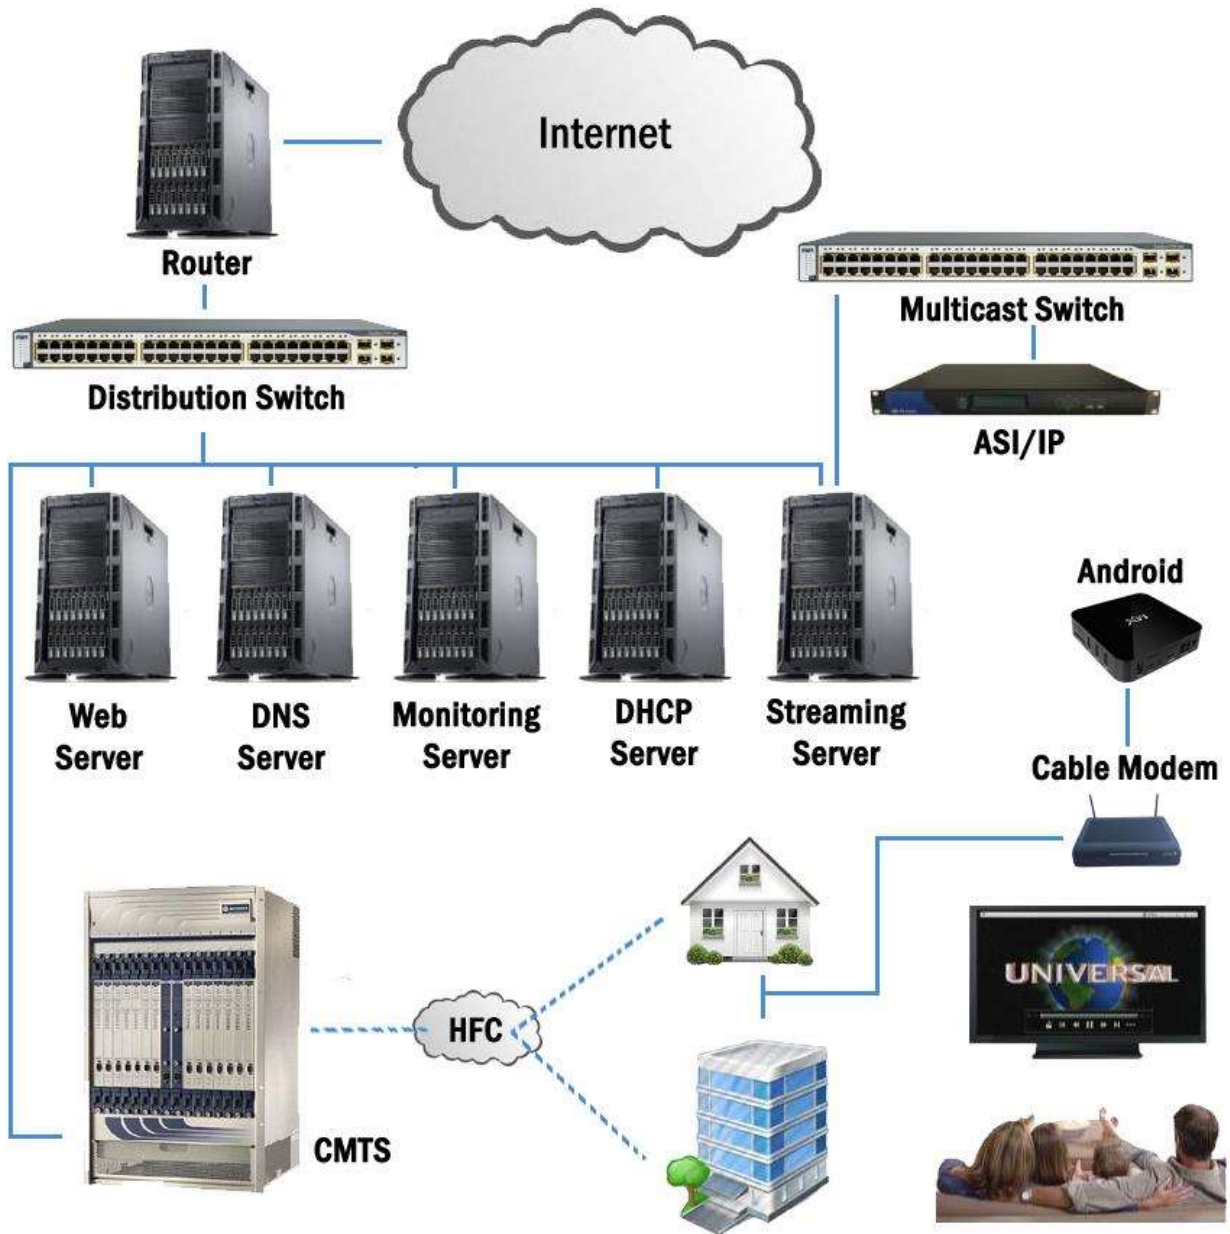

DIAGRAMA BASICO DE CONEXION

Magic Media Box II

Dual-Core with 4 GPU Android TV Box

Features

1. Dual-Core ARM Cortex A9 processor with 4 GPU, 1G RAM, 4G Flash.
2. Powered by Android 4.1 Jelly Bean OS.
3. Professional and fashionable UI theme with good user experience.
4. Supported flash player 11.1 online video playing up to 1080p.
5. DLNA / AirPlay supported, Share your smart phone's (Android phone & iPhone) media files (video/photo/music) to TV screen.
6. Optimization forXBMC apk to more popular streaming channel.
7. Unlimited APKs install online or from USB stick;
8. System firmware online upgrade or USB upgrade.
9. RJ45 10/100M Ethernet, build in IEEE 802.11 b/g/n WiFi module inside 3 dB high gain antenna.
10. Supported USB mouse and keyboard operation.
11. Supported mobile HDD read & playback.
12. IR remote control with simple mouse functions.
13. High performance with low power consumption.

Magic Media Box II

Dual-Core with 4 GPU Android TV Box

Technical Specifications

Hardware

Processor: Rockchip RK3066
Freq: 1.6GHz GHz
RAM: 1GB DDR3
Storage: 4GB Nand MLC Flash

Interface

Video Output: HDMI v1.3 , CVBS
Audio Output: stereo L/R
Wireless: 150M 802.11 b/g/n
LAN: 10/100M
USB: USB 2.0 host x 2
Power: 5V/1A power adapter external