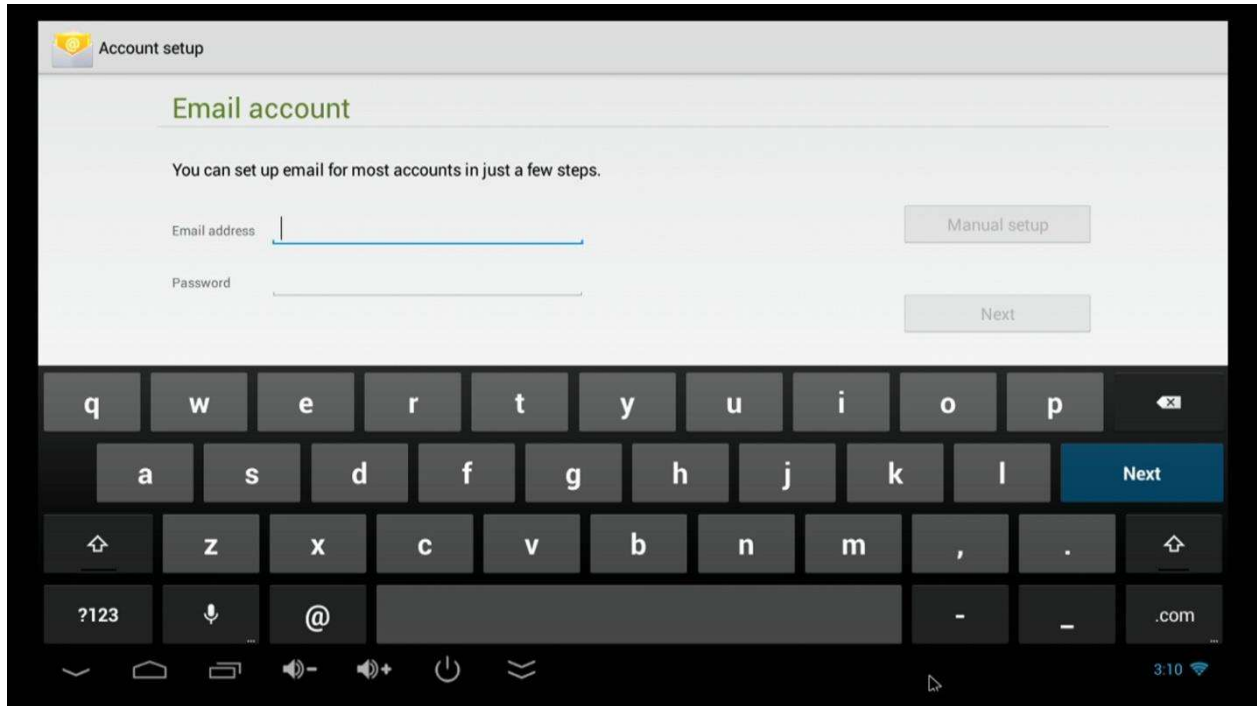

System Industrial Group

1362 NW 78 Ave Doral Florida 33178 - www.systemindustrialgroup.com -

Samsung Galaxy Tab 10.1
Only \$199.99

COMING SOON!
Samsung Galaxy Tab

Featured

MacBook
\$500.00

[Add to Cart](#)

iPhone
\$101.00